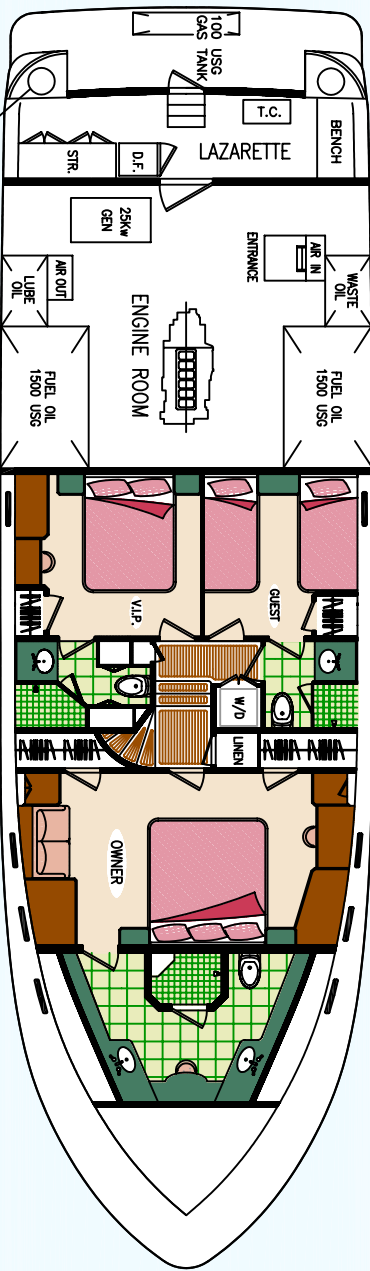

GENERAL SPECIFICATION
7200 EXPEDITION YACHT

LOA ----- 72 FEET
 BEAM ----- 21 FEET
 DRAFT ----- 6 FEET
 DISPLACEMENT (LIGHT) ----- 70 TONS
 DISPLACEMENT (LOADED) ----- 88 TONS
 FUEL ----- 3000 U.S. GAL.
 FRESH WATER ----- 750 U.S. GAL.
 POWER ----- SINGLE ENGINE CAT C18
 454 HP @ 1800 RPM
 SPEED (CONTINUOUS) ----- 10 KNOTS

**PILOT HOUSE SHOWING
 PILOT BERTH**

**MAIN DECK
 / PILOTHOUSE PLAN**

LOWER DECK PLAN

OPTIONAL CREW'S QUARTERS

**LOWER FORWARD
 STORAGE COMPARTMENT**

7200 EXPEDITION YACHT

ABD ALUMINUM YACHTS

Mailing Address: 6340 Buchanan Street, Burnaby, B.C. Canada V5B 2S7