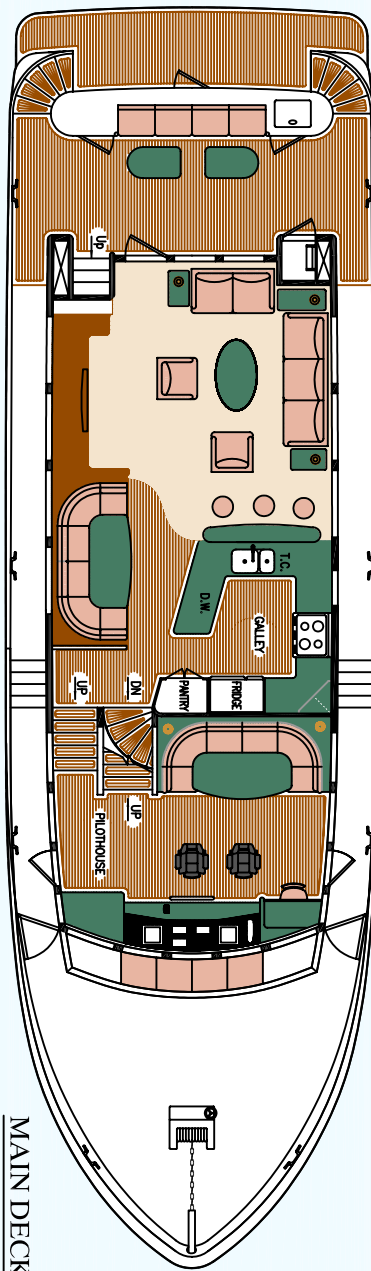

GENERAL SPECIFICATION
7200 EXPEDITION YACHT

LOA ----- 72 FEET
 BEAM ----- 21 FEET
 DRAFT ----- 6 FEET
 DISPLACEMENT (LIGHT) ----- 70 TONS
 DISPLACEMENT (LOADED) ----- 88 TONS
 FUEL ----- 3000 U.S. GAL.
 FRESH WATER ----- 750 U.S. GAL.
 POWER ----- SINGLE ENGINE CAT C18
 454 HP @ 1800 RPM
 SPEED (CONTINUOUS) ----- 10 KNOTS

**PILOT HOUSE SHOWING
 PILOT BERTH**

**MAIN DECK
 / PILOTHOUSE PLAN**

LOWER DECK PLAN

OPTIONAL CREW'S QUARTERS

**LOWER FORWARD
 STORAGE COMPARTMENT**

7200 EXPEDITION YACHT

ABD ALUMINUM YACHTS

Mailing Address: 6340 Buchanan Street, Burnaby, B.C. Canada V5B 2S7