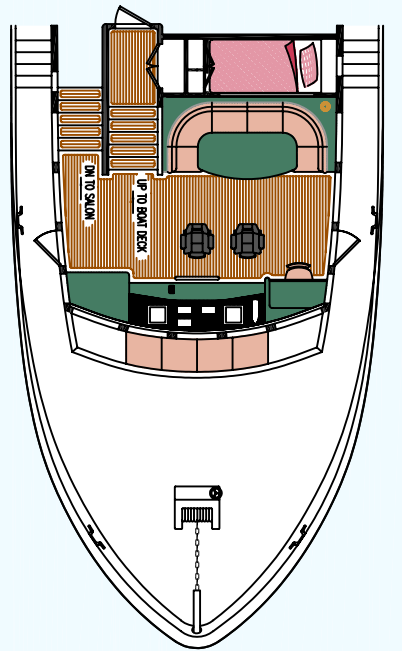

GENERAL SPECIFICATION
7200 EXPEDITION YACHT

LOA ----- 72 FEET
 BEAM ----- 21 FEET
 DRAFT ----- 6 FEET
 DISPLACEMENT (LIGHT) ----- 70 TONS
 DISPLACEMENT (LOADED) ----- 88 TONS
 FUEL ----- 3000 U.S. GAL.
 FRESH WATER ----- 750 U.S. GAL.
 POWER ----- SINGLE ENGINE CAT C18
 454 HP @ 1800 RPM
 SPEED (CONTINUOUS) ----- 10 KNOTS

**PILOT HOUSE SHOWING
 PILOT BERTH**

**MAIN DECK
 / PILOTHOUSE PLAN**

LOWER DECK PLAN

OPTIONAL CREW'S QUARTERS

**LOWER FORWARD
 STORAGE COMPARTMENT**

7200 EXPEDITION YACHT

ABD ALUMINUM YACHTS

Mailing Address: 6340 Buchanan Street, Burnaby, B.C. Canada V5B 2S7