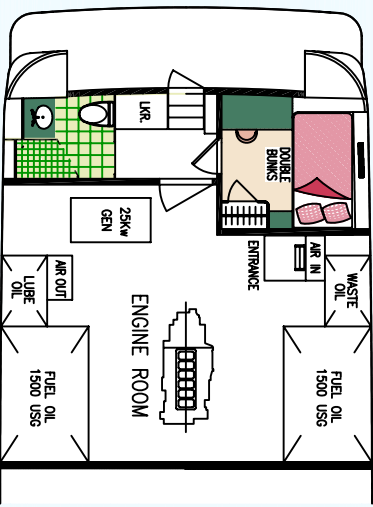

GENERAL SPECIFICATION
7200 EXPEDITION YACHT

LOA ----- 72 FEET
 BEAM ----- 21 FEET
 DRAFT ----- 6 FEET
 DISPLACEMENT (LIGHT) ----- 70 TONS
 DISPLACEMENT (LOADED) ----- 88 TONS
 FUEL ----- 3000 U.S. GAL.
 FRESH WATER ----- 750 U.S. GAL.
 POWER ----- SINGLE ENGINE CAT C18
 454 HP @ 1800 RPM
 SPEED (CONTINUOUS) ----- 10 KNOTS

**PILOT HOUSE SHOWING
 PILOT BERTH**

**MAIN DECK
 / PILOTHOUSE PLAN**

LOWER DECK PLAN

OPTIONAL CREW'S QUARTERS

**LOWER FORWARD
 STORAGE COMPARTMENT**

7200 EXPEDITION YACHT

ABD ALUMINUM YACHTS

Mailing Address: 6340 Buchanan Street, Burnaby, B.C. Canada V5B 2S7