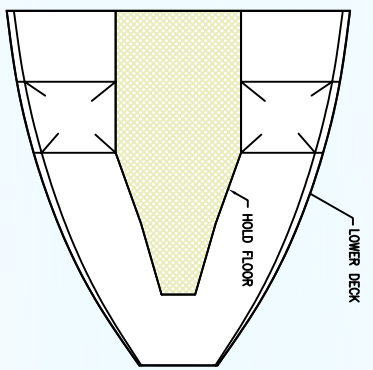

GENERAL SPECIFICATION
7200 EXPEDITION YACHT

LOA ----- 72 FEET
 BEAM ----- 21 FEET
 DRAFT ----- 6 FEET
 DISPLACEMENT (LIGHT) ----- 70 TONS
 DISPLACEMENT (LOADED) ----- 88 TONS
 FUEL ----- 3000 U.S. GAL.
 FRESH WATER ----- 750 U.S. GAL.
 POWER ----- SINGLE ENGINE CAT C18
 454 HP @ 1800 RPM
 SPEED (CONTINUOUS) ----- 10 KNOTS

**PILOT HOUSE SHOWING
 PILOT BERTH**

**MAIN DECK
 / PILOTHOUSE PLAN**

LOWER DECK PLAN

OPTIONAL CREW'S QUARTERS

**LOWER FORWARD
 STORAGE COMPARTMENT**

7200 EXPEDITION YACHT

ABD ALUMINUM YACHTS

Mailing Address: 6340 Buchanan Street, Burnaby, B.C. Canada V5B 2S7